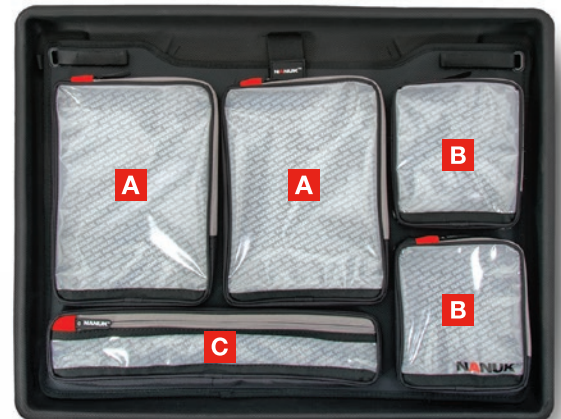

21" x 15" | 533mm x 381mm

Weight | Poids

2.16 lbs | 0.98 kg

A 8" x 5 1/2" | 203mm x 140mm

B 8 1/4" x 2 1/2" | 210mm x 64mm

C 17" x 3" | 432mm x 76mm

NANUK™ 945 | 955 | 960

Dimensions | Dimensions