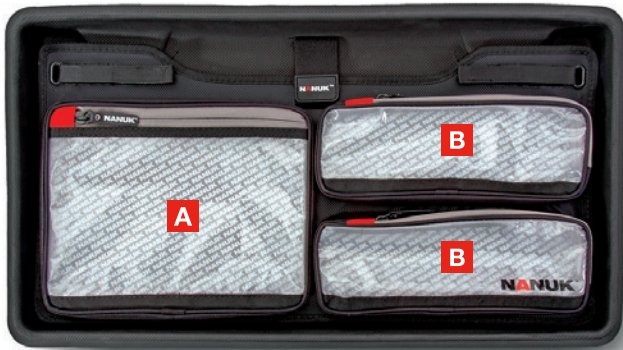

Weight | Poids
1.31 lbs | 0.59 kg

- A** 7" x 3" | 178mm x 76mm
- B** 14" x 3" | 356mm x 76mm

NANUK[™] 930 | 933

Dimensions | Dimensions
19" x 14 1/4" | 483mm x 362mm

Weight | Poids
1.74 lbs | 0.79 kg

- A** 6 1/8" x 4" | 156mm x 102mm
- B** 9 1/4" x 4" | 235mm x 102mm
- C** 15 5/8" x 4" | 397mm x 102mm